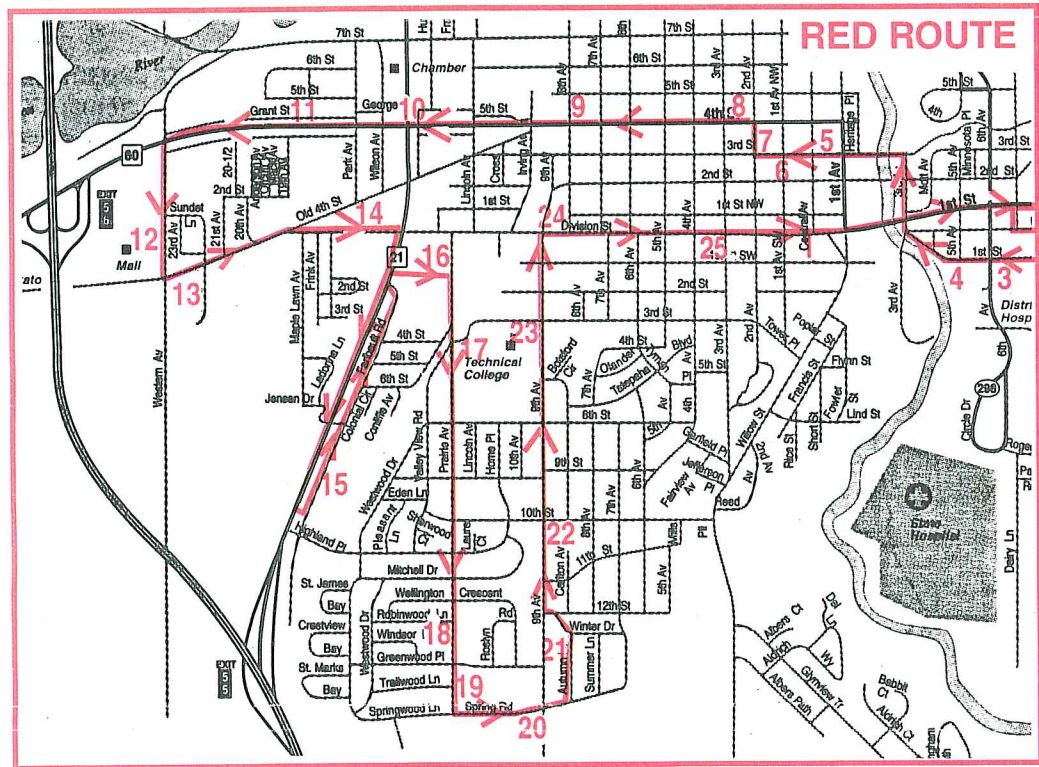

RED ROUTE

(1) Buckham Library	(2) Hwy 60 Clinic	(3) Hospital & Clinic	(4) Riverside Apartments	(5) Boyes Pharmacy	(6) Bus Shelter - City Hall	(7) 2nd Ave. & 3rd Street (LEC)	(8) Nelson's	(9) Snyder's	(10) KFC	(11) HyVee	(12) West Mall	(13) Evergreen Knoll	(14) Crown, Cork & Seal	(15) Budget Inn	(16) Town Square	(17) Technical College	(18) Robinwood Manor	(19) Golden Meadows	(20) Kwip Trip South	(21) Four Seasons	(22) 9th Ave. & 10th Street S.W.	(23) Senior High	(24) Division & 9th Avenue	(25) I.C. Church	(1) Buckham Library
7:30	7:33	7:37	7:39	7:43	7:45	7:47	7:48	7:49	7:50	7:51	7:55- 8:00	8:02	8:03	8:05	8:07	8:08	8:10	8:11	8:13	8:15	8:16	8:18	8:20	8:23	8:25- 8:30
8:30	8:33	8:37	8:39	8:43	8:45	8:47	8:48	8:49	8:50	8:51	8:55- 9:00	9:02	9:03	9:05	9:07	9:08	9:10	9:11	9:13	9:15	9:16	9:18	9:20	9:23	9:25- 9:30
9:30	9:33	9:37	9:39	9:43	9:45	9:47	9:48	9:49	9:50	9:51	9:55-10:00	10:02	10:03	10:05	10:07	10:08	10:10	10:11	10:13	10:15	10:16	10:18	10:20	10:23	10:25-10:30
11:30	11:33	11:37	11:39	11:43	11:45	11:47	11:48	11:49	11:50	11:51	11:55-12:00	12:02	12:03	12:05	12:07	12:08	12:10	12:11	12:13	12:15	12:16	12:18	12:20	12:23	12:25-12:30
1:30	1:33	1:37	1:39	1:43	1:45	1:47	1:48	1:49	1:50	1:51	1:55- 2:00	2:02	2:03	2:05	2:07	2:08	2:10	2:11	2:13	2:15	2:16	2:18	2:20	2:23	2:25- 2:30
4:30	4:33	4:37	4:39	4:43	4:45	4:47	4:48	4:49	4:50	4:51	4:55- 5:00	5:02	5:03	5:05	5:07	5:08	5:10	5:11	5:13	5:15	5:16	5:18	5:20	5:23	5:25- 5:30

Both Routes *BEGIN* and *END* at the Buckham Library.

They stop at the same destinations.
The Red Route goes in the opposite direction of the Blue Route.
Please check both routes to find the shortest trip.