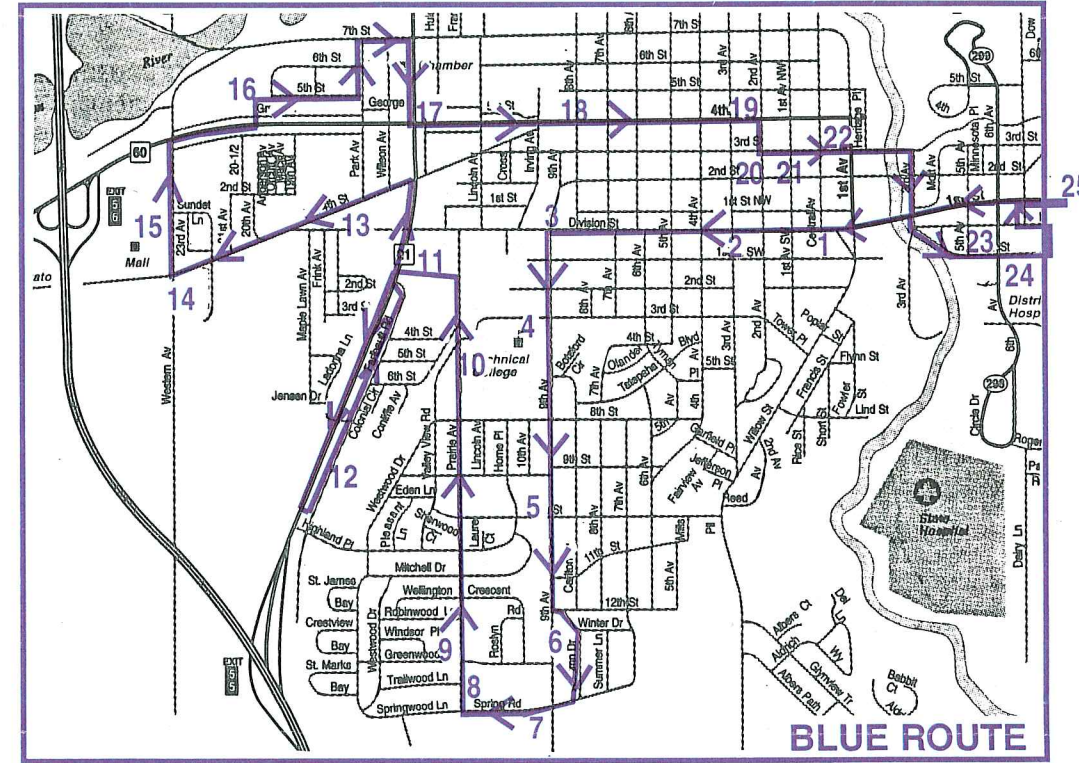

BLUE ROUTE

(1) Buckham Library	(2) I.C. Church	(3) Division & 9th Avenue	(4) Senior High	(5) 9th Ave. & 10th Street S.W.	(6) Four Seasons	(7) Kwip Trip South	(8) Golden Meadows	(9) Robinwood Manor	(10) Technical College	(11) Town Square	(12) Budget Inn	(13) Crown, Cork & Seal	(14) Evergreen Knoll	(15) West Mall	(16) HyVee	(17) KFC	(18) Snyder's	(19) Nelson's	(20) Bus Shelter - City Hall	(21) Corner of Central & 3rd Street NW	(22) Post Office	(23) Riverside Apartments	(24) Hospital & Clinic	(25) Hwy 60 Clinic	(1) Buckham Library
6:30	6:32	6:35	6:37	6:39	6:40	6:42	6:44	6:45	6:47	6:48	6:50	6:52	6:53	6:55- 7:00	7:02	7:04	7:05	7:07	7:10	7:12	7:13	7:17	7:18	7:22	7:25- 7:30
10:30	10:32	10:35	10:37	10:39	10:40	10:42	10:44	10:45	10:47	10:48	10:50	10:52	10:53	10:55-11:00	11:02	11:04	11:05	11:07	11:10	11:12	11:13	11:17	11:18	11:22	11:25-11:30
12:30	12:32	12:35	12:37	12:39	12:40	12:42	12:44	12:45	12:47	12:48	12:50	12:52	12:53	12:55- 1:00	1:02	1:04	1:05	1:07	1:10	1:12	1:13	1:17	1:18	1:22	1:25- 1:30
2:30	2:32	2:35	2:37	2:39	2:40	2:42	2:44	2:45	2:47	2:48	2:50	2:52	2:53	2:55- 3:00	3:02	3:04	3:05	3:07	3:10	3:12	3:13	3:17	3:18	3:22	3:25- 3:30
3:30	3:32	3:35	3:37	3:39	3:40	3:42	3:44	3:45	3:47	3:48	3:50	3:52	3:53	3:55- 4:00	4:02	4:04	4:05	4:07	4:10	4:12	4:13	4:17	4:18	4:22	4:25- 4:30
5:30	5:32	5:35	5:37	5:39	5:40	5:42	5:44	5:45	5:47	5:48	5:50	5:52	5:53	5:55- 6:00	6:02	6:04	6:05	6:07	6:10	6:12	6:13	6:17	6:18	6:22	6:25- 6:30