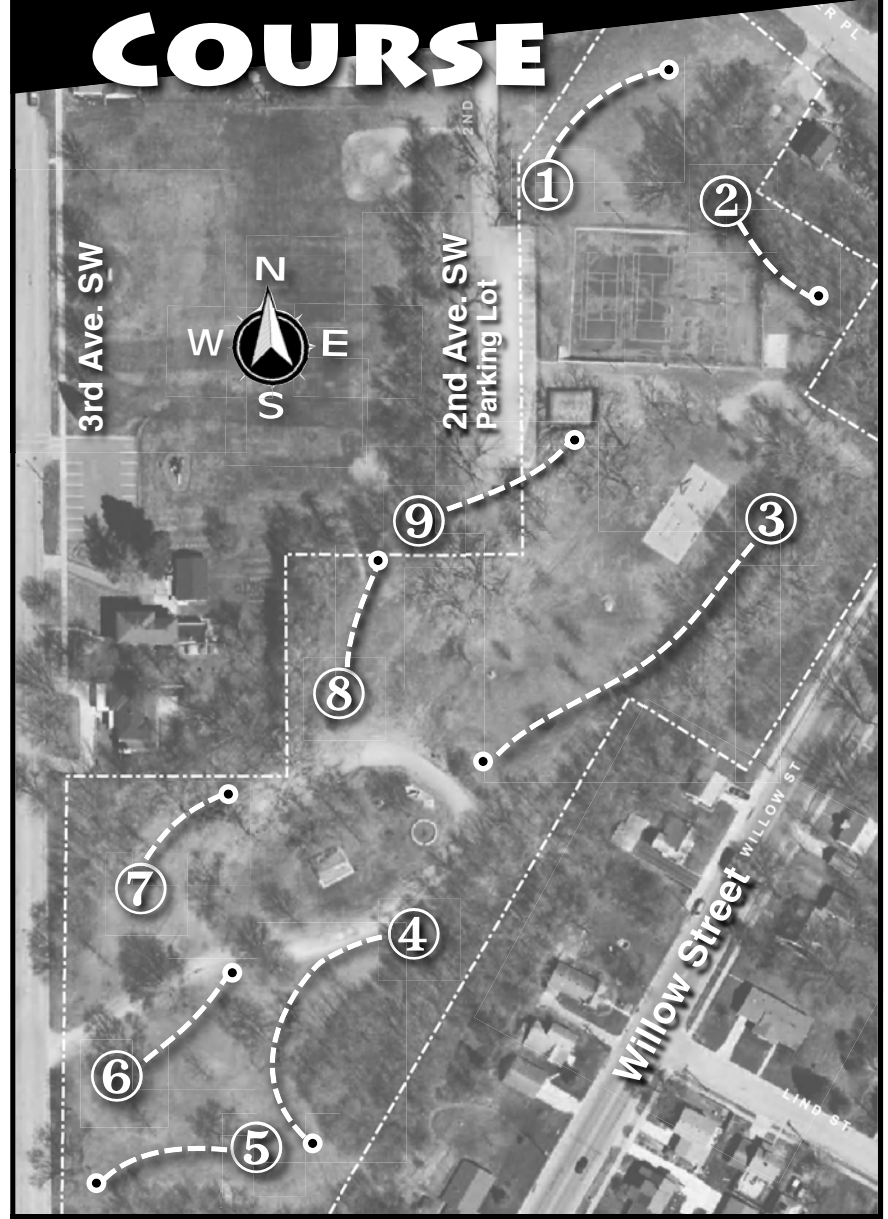

WAPACUTA DISC GOLF COURSE

Total Footage: 1,923 feet (Each hole is Par 3)

Name	Hole 1 225 Yards	Hole 2 178 Yards	Hole 3 250 Yards	Hole 4 256 Yards	Hole 5 209 Yards	Hole 6 213 Yards	Hole 7 212 Yards	Hole 8 181 Yards	Hole 9 199 Yards	Total Score

Parks & Recreation Dept.
www.faribault.org/parks

WAPACUTA DISC GOLF COURSE

Total Footage: 1,923 feet (Each hole is Par 3)

Name	Hole 1 225 Yards	Hole 2 178 Yards	Hole 3 250 Yards	Hole 4 256 Yards	Hole 5 209 Yards	Hole 6 213 Yards	Hole 7 212 Yards	Hole 8 181 Yards	Hole 9 199 Yards	Total Score

Parks & Recreation Dept.
www.faribault.org/parks

Wapacuta Park DISC GOLF COURSE

Wapacuta Park - 2nd Ave. SW, Faribault, MN

Wapacuta Park DISC GOLF COURSE

Wapacuta Park - 2nd Ave. SW, Faribault, MN