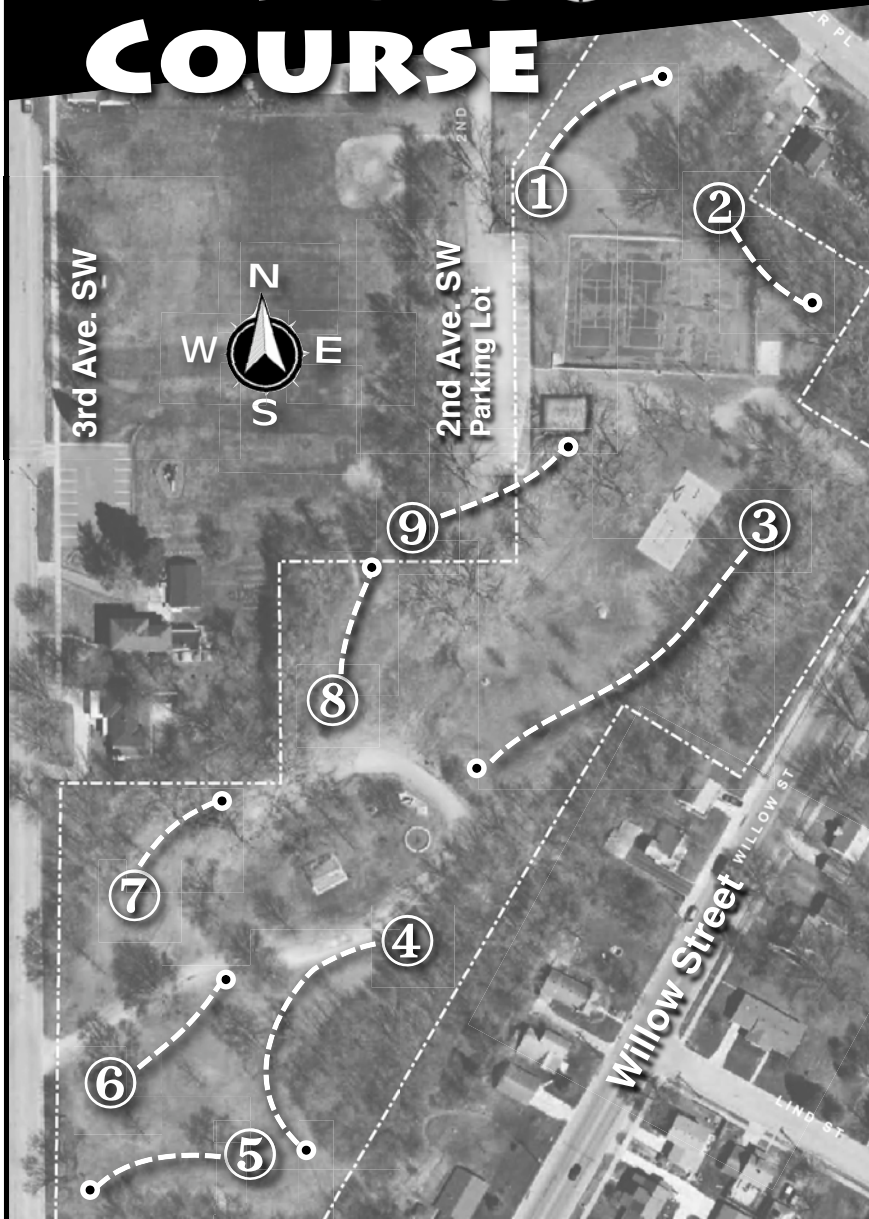

WAPACUTA DISC GOLF COURSE

Total Footage: 1,923 feet (Each hole is Par 3)

Name	Hole 1 225 Yards	Hole 2 178 Yards	Hole 3 250 Yards	Hole 4 256 Yards	Hole 5 209 Yards	Hole 6 213 Yards	Hole 7 212 Yards	Hole 8 181 Yards	Hole 9 199 Yards	Total Score

Parks & Recreation Dept.
www.faribault.org/parks

WAPACUTA DISC GOLF COURSE

Total Footage: 1,923 feet (Each hole is Par 3)

Name	Hole 1 225 Yards	Hole 2 178 Yards	Hole 3 250 Yards	Hole 4 256 Yards	Hole 5 209 Yards	Hole 6 213 Yards	Hole 7 212 Yards	Hole 8 181 Yards	Hole 9 199 Yards	Total Score

Parks & Recreation Dept.
www.faribault.org/parks

Wapacuta Park DISC GOLF COURSE

Wapacuta Park - 2nd Ave. SW, Faribault, MN

Wapacuta Park DISC GOLF COURSE

Wapacuta Park - 2nd Ave. SW, Faribault, MN