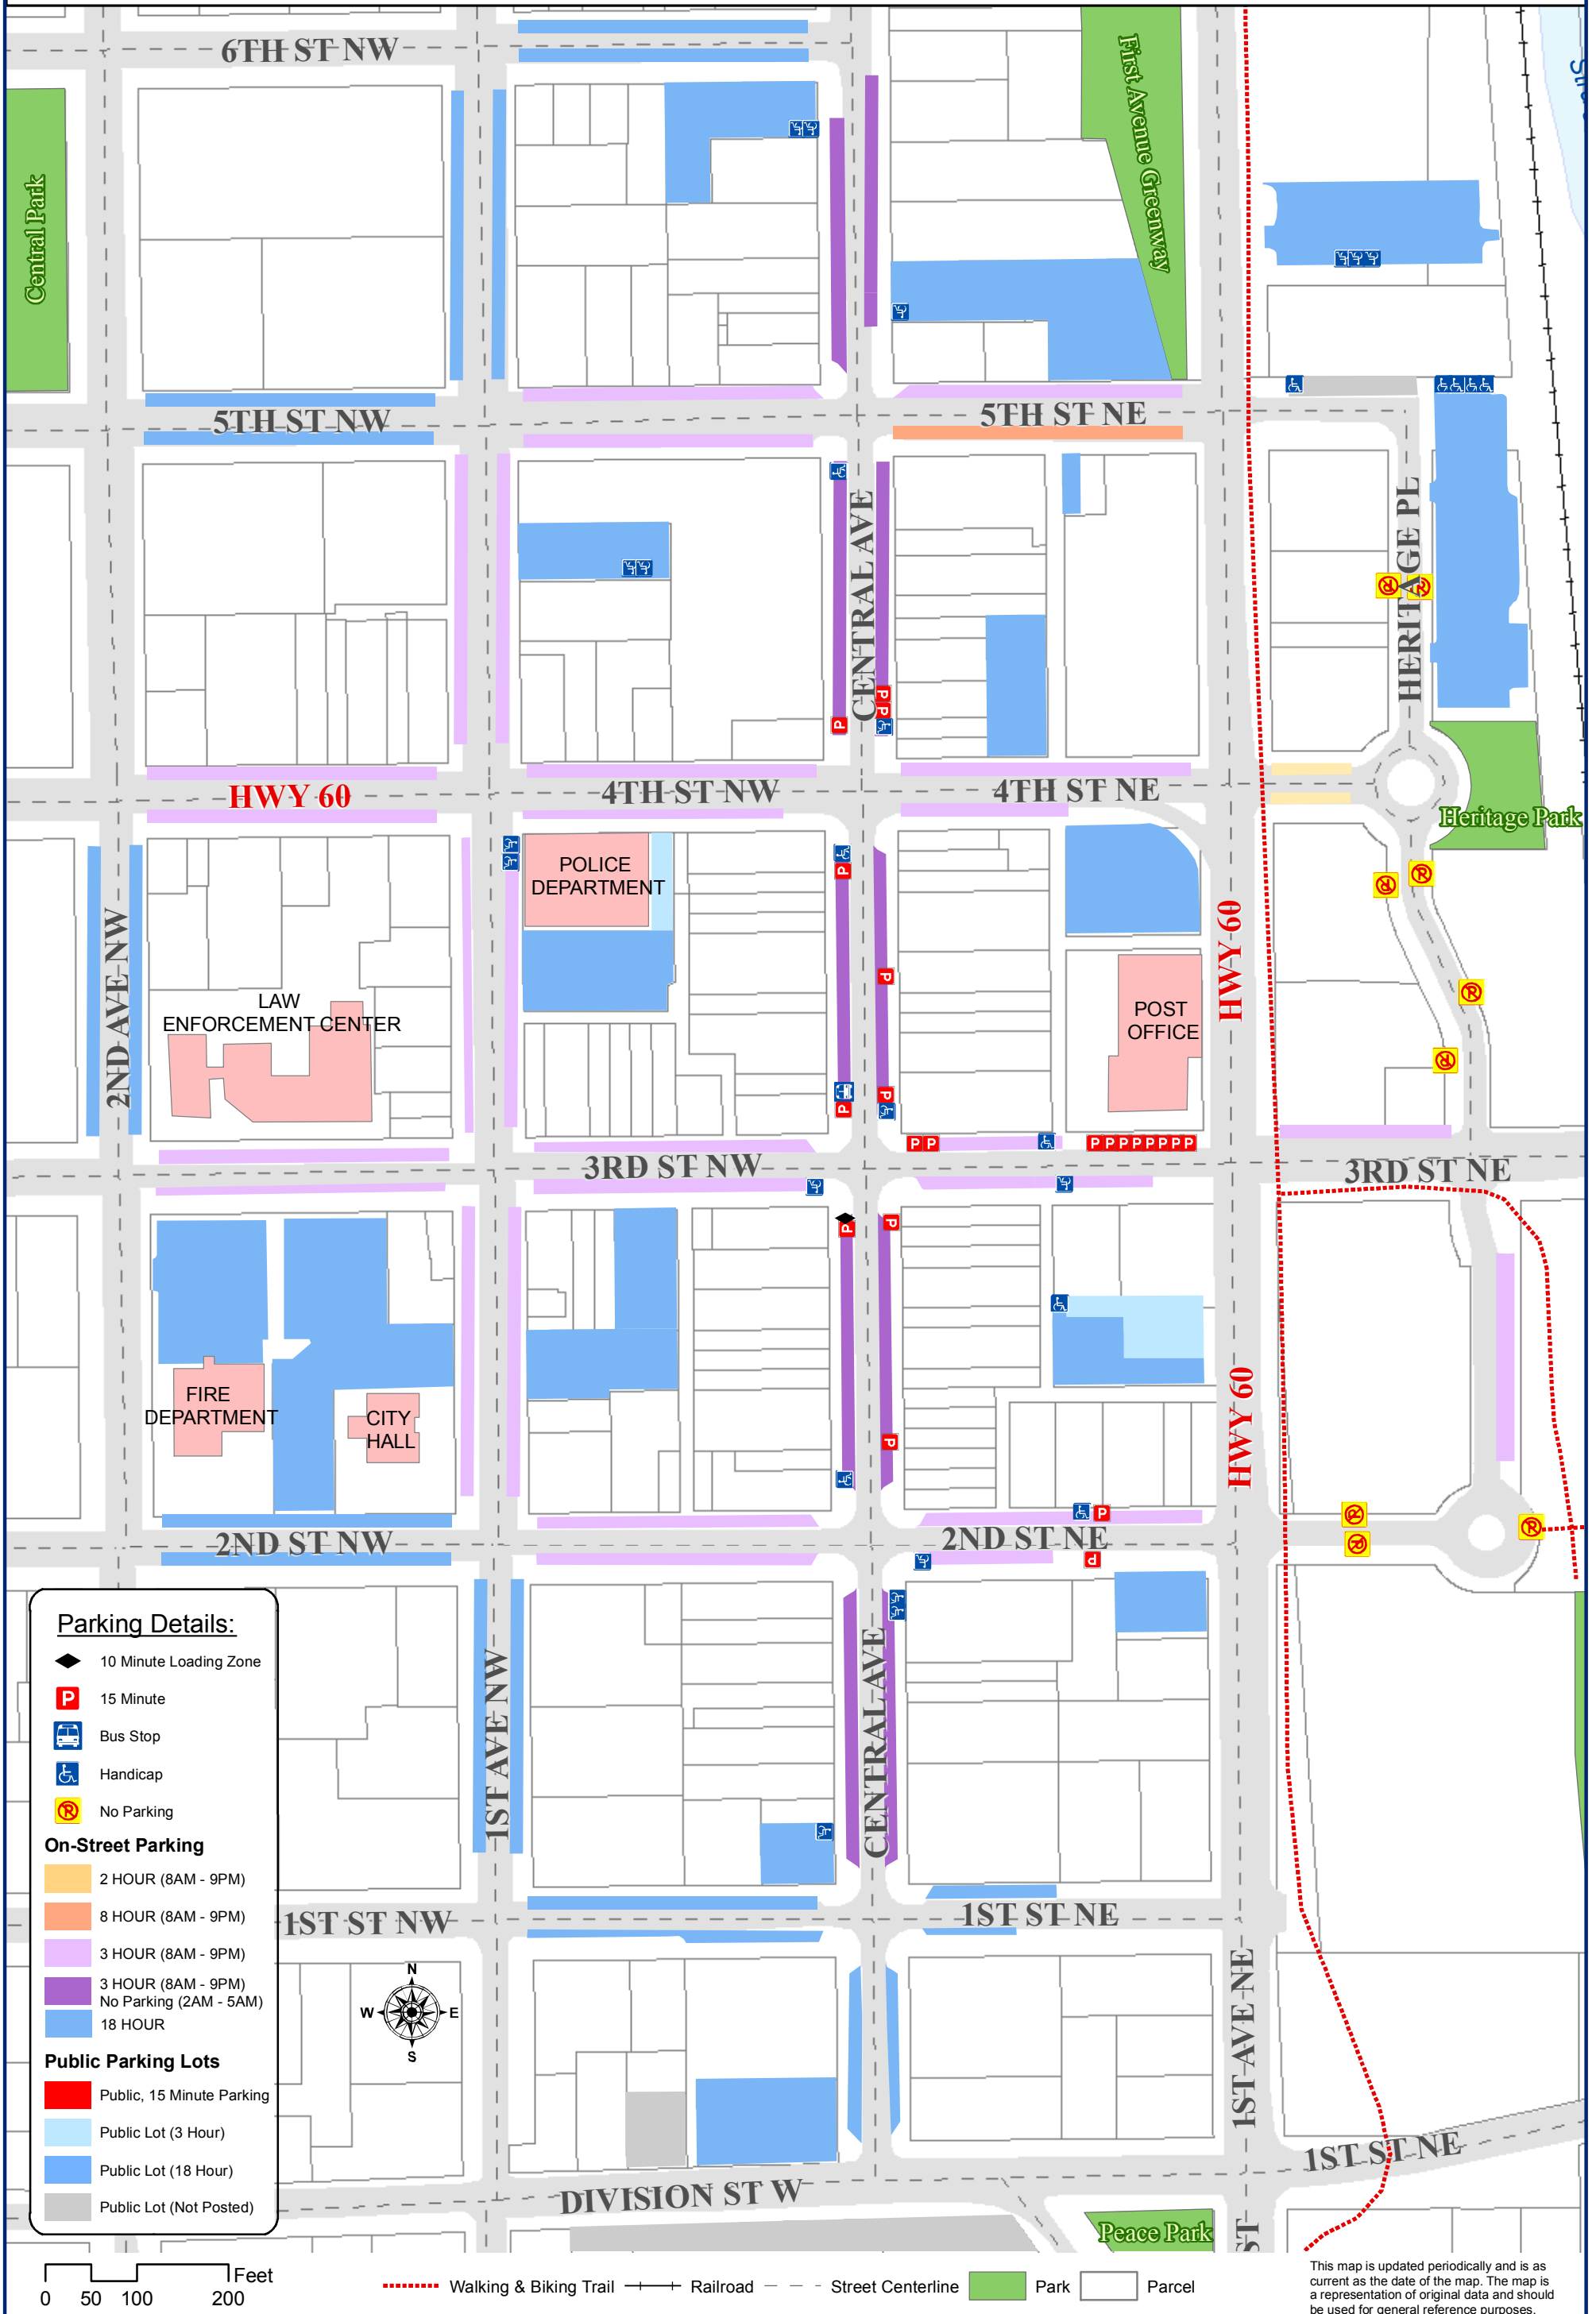

# Downtown Parking Restrictions

Faribault, Minnesota

**Parking Details:**

- ◆ 10 Minute Loading Zone
- P 15 Minute
- Bus Stop
- Handicap
- No Parking
- On-Street Parking**
- 2 HOUR (8AM - 9PM)
- 8 HOUR (8AM - 9PM)
- 3 HOUR (8AM - 9PM)
- 3 HOUR (8AM - 9PM)
- No Parking (2AM - 5AM)
- 18 HOUR
- Public Parking Lots**
- Public, 15 Minute Parking
- Public Lot (3 Hour)
- Public Lot (18 Hour)
- Public Lot (Not Posted)

0 50 100 200 Feet

Walking & Biking Trail Railroad Street Centerline Park Parcel

This map is updated periodically and is as current as the date of the map. The map is a representation of original data and should be used for general reference purposes.