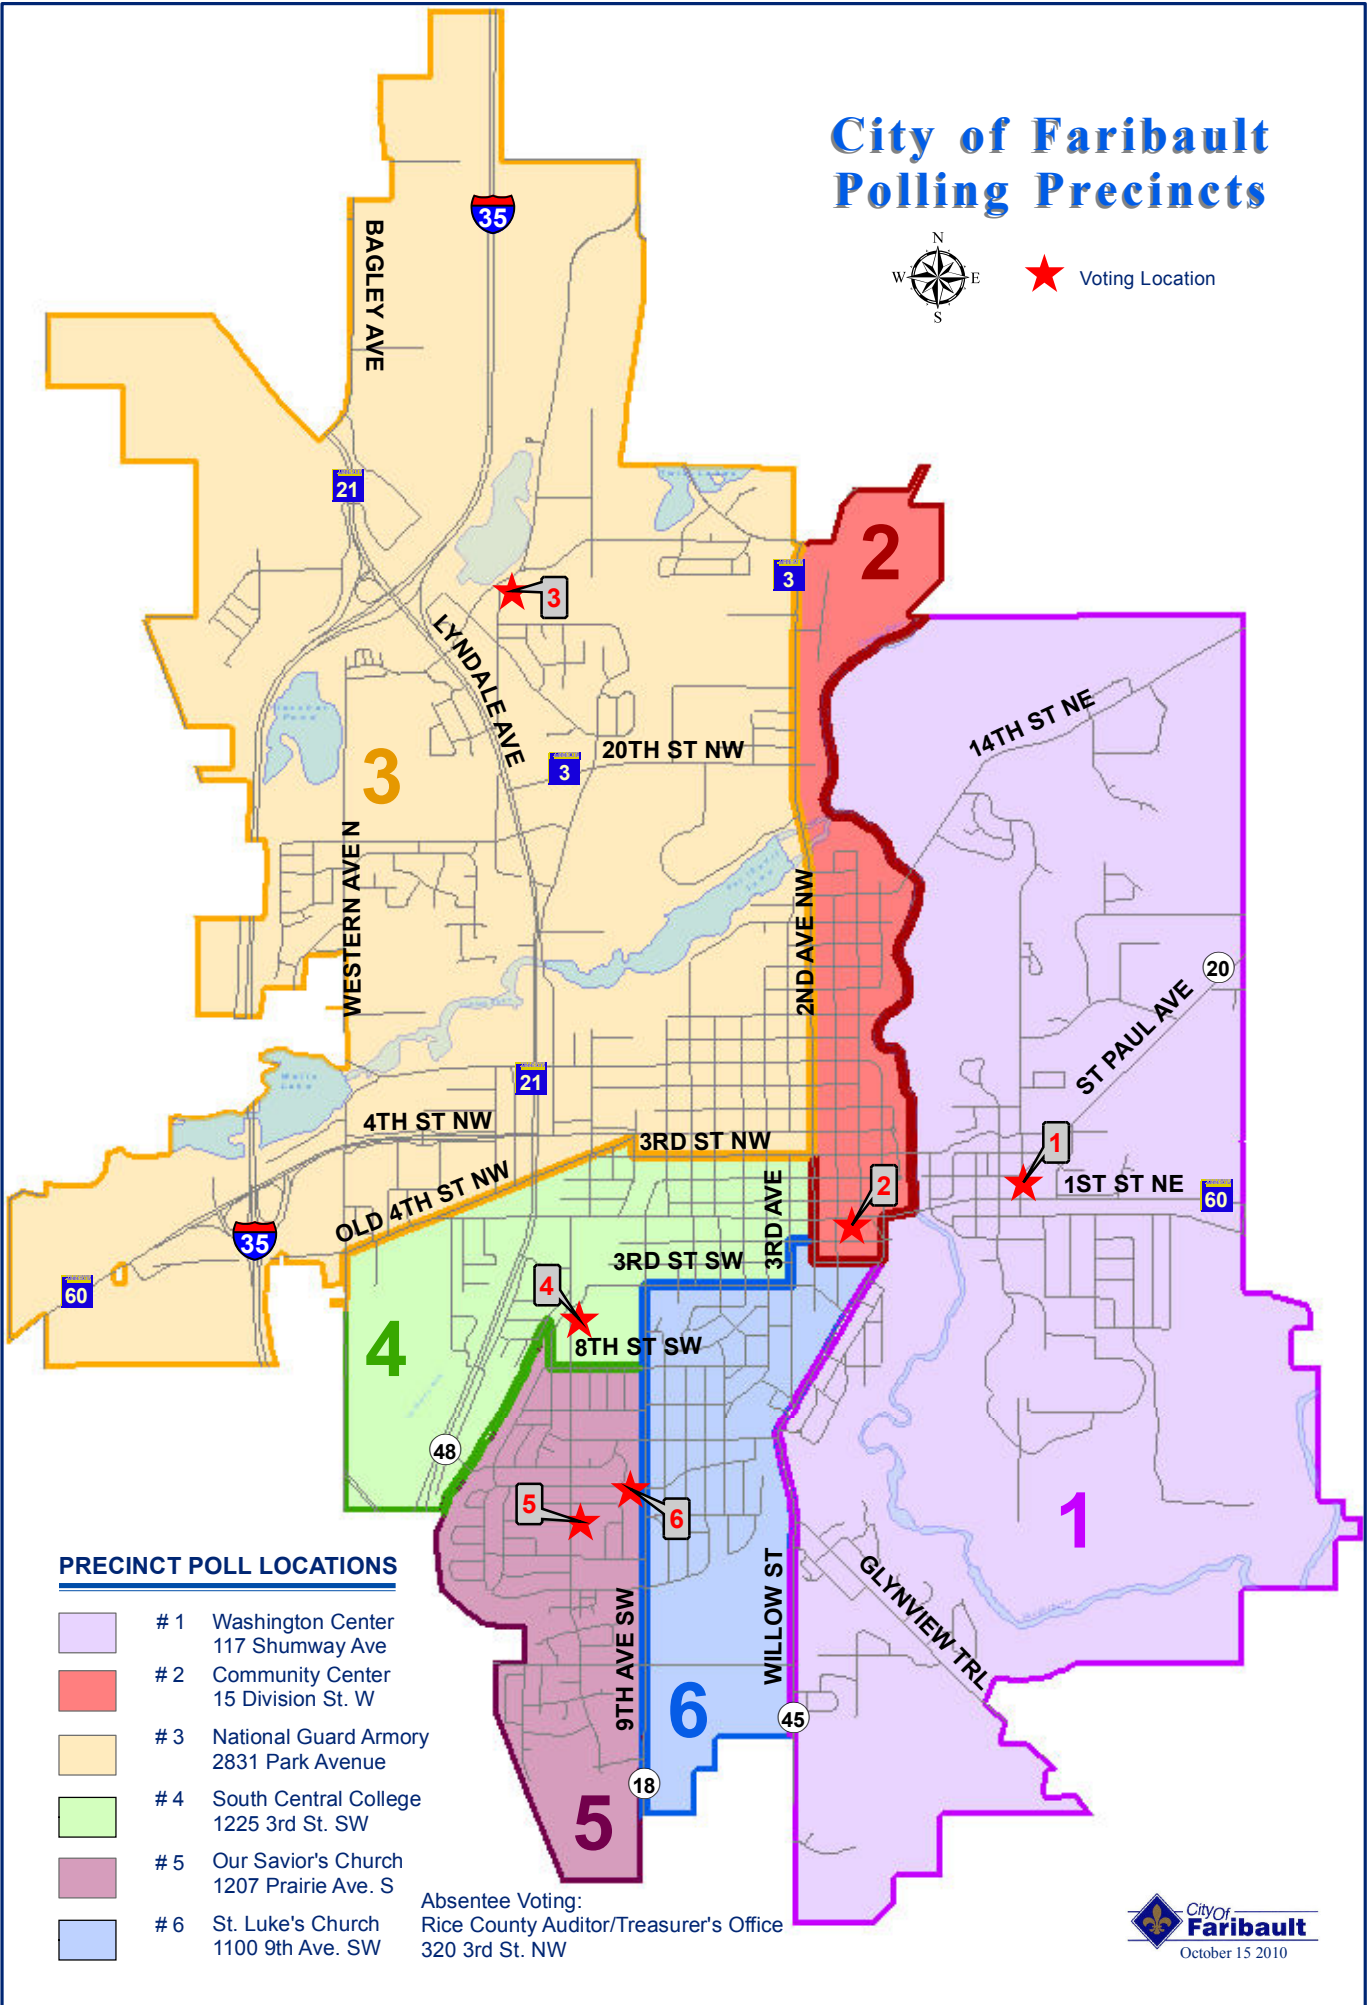

# City of Faribault Polling Precincts

★ Voting Location

## PRECINCT POLL LOCATIONS

- # 1 Washington Center  
117 Shumway Ave
- # 2 Community Center  
15 Division St. W
- # 3 National Guard Armory  
2831 Park Avenue
- # 4 South Central College  
1225 3rd St. SW
- # 5 Our Savior's Church  
1207 Prairie Ave. S
- # 6 St. Luke's Church  
1100 9th Ave. SW

Absentee Voting:  
Rice County Auditor/Treasurer's Office  
320 3rd St. NW