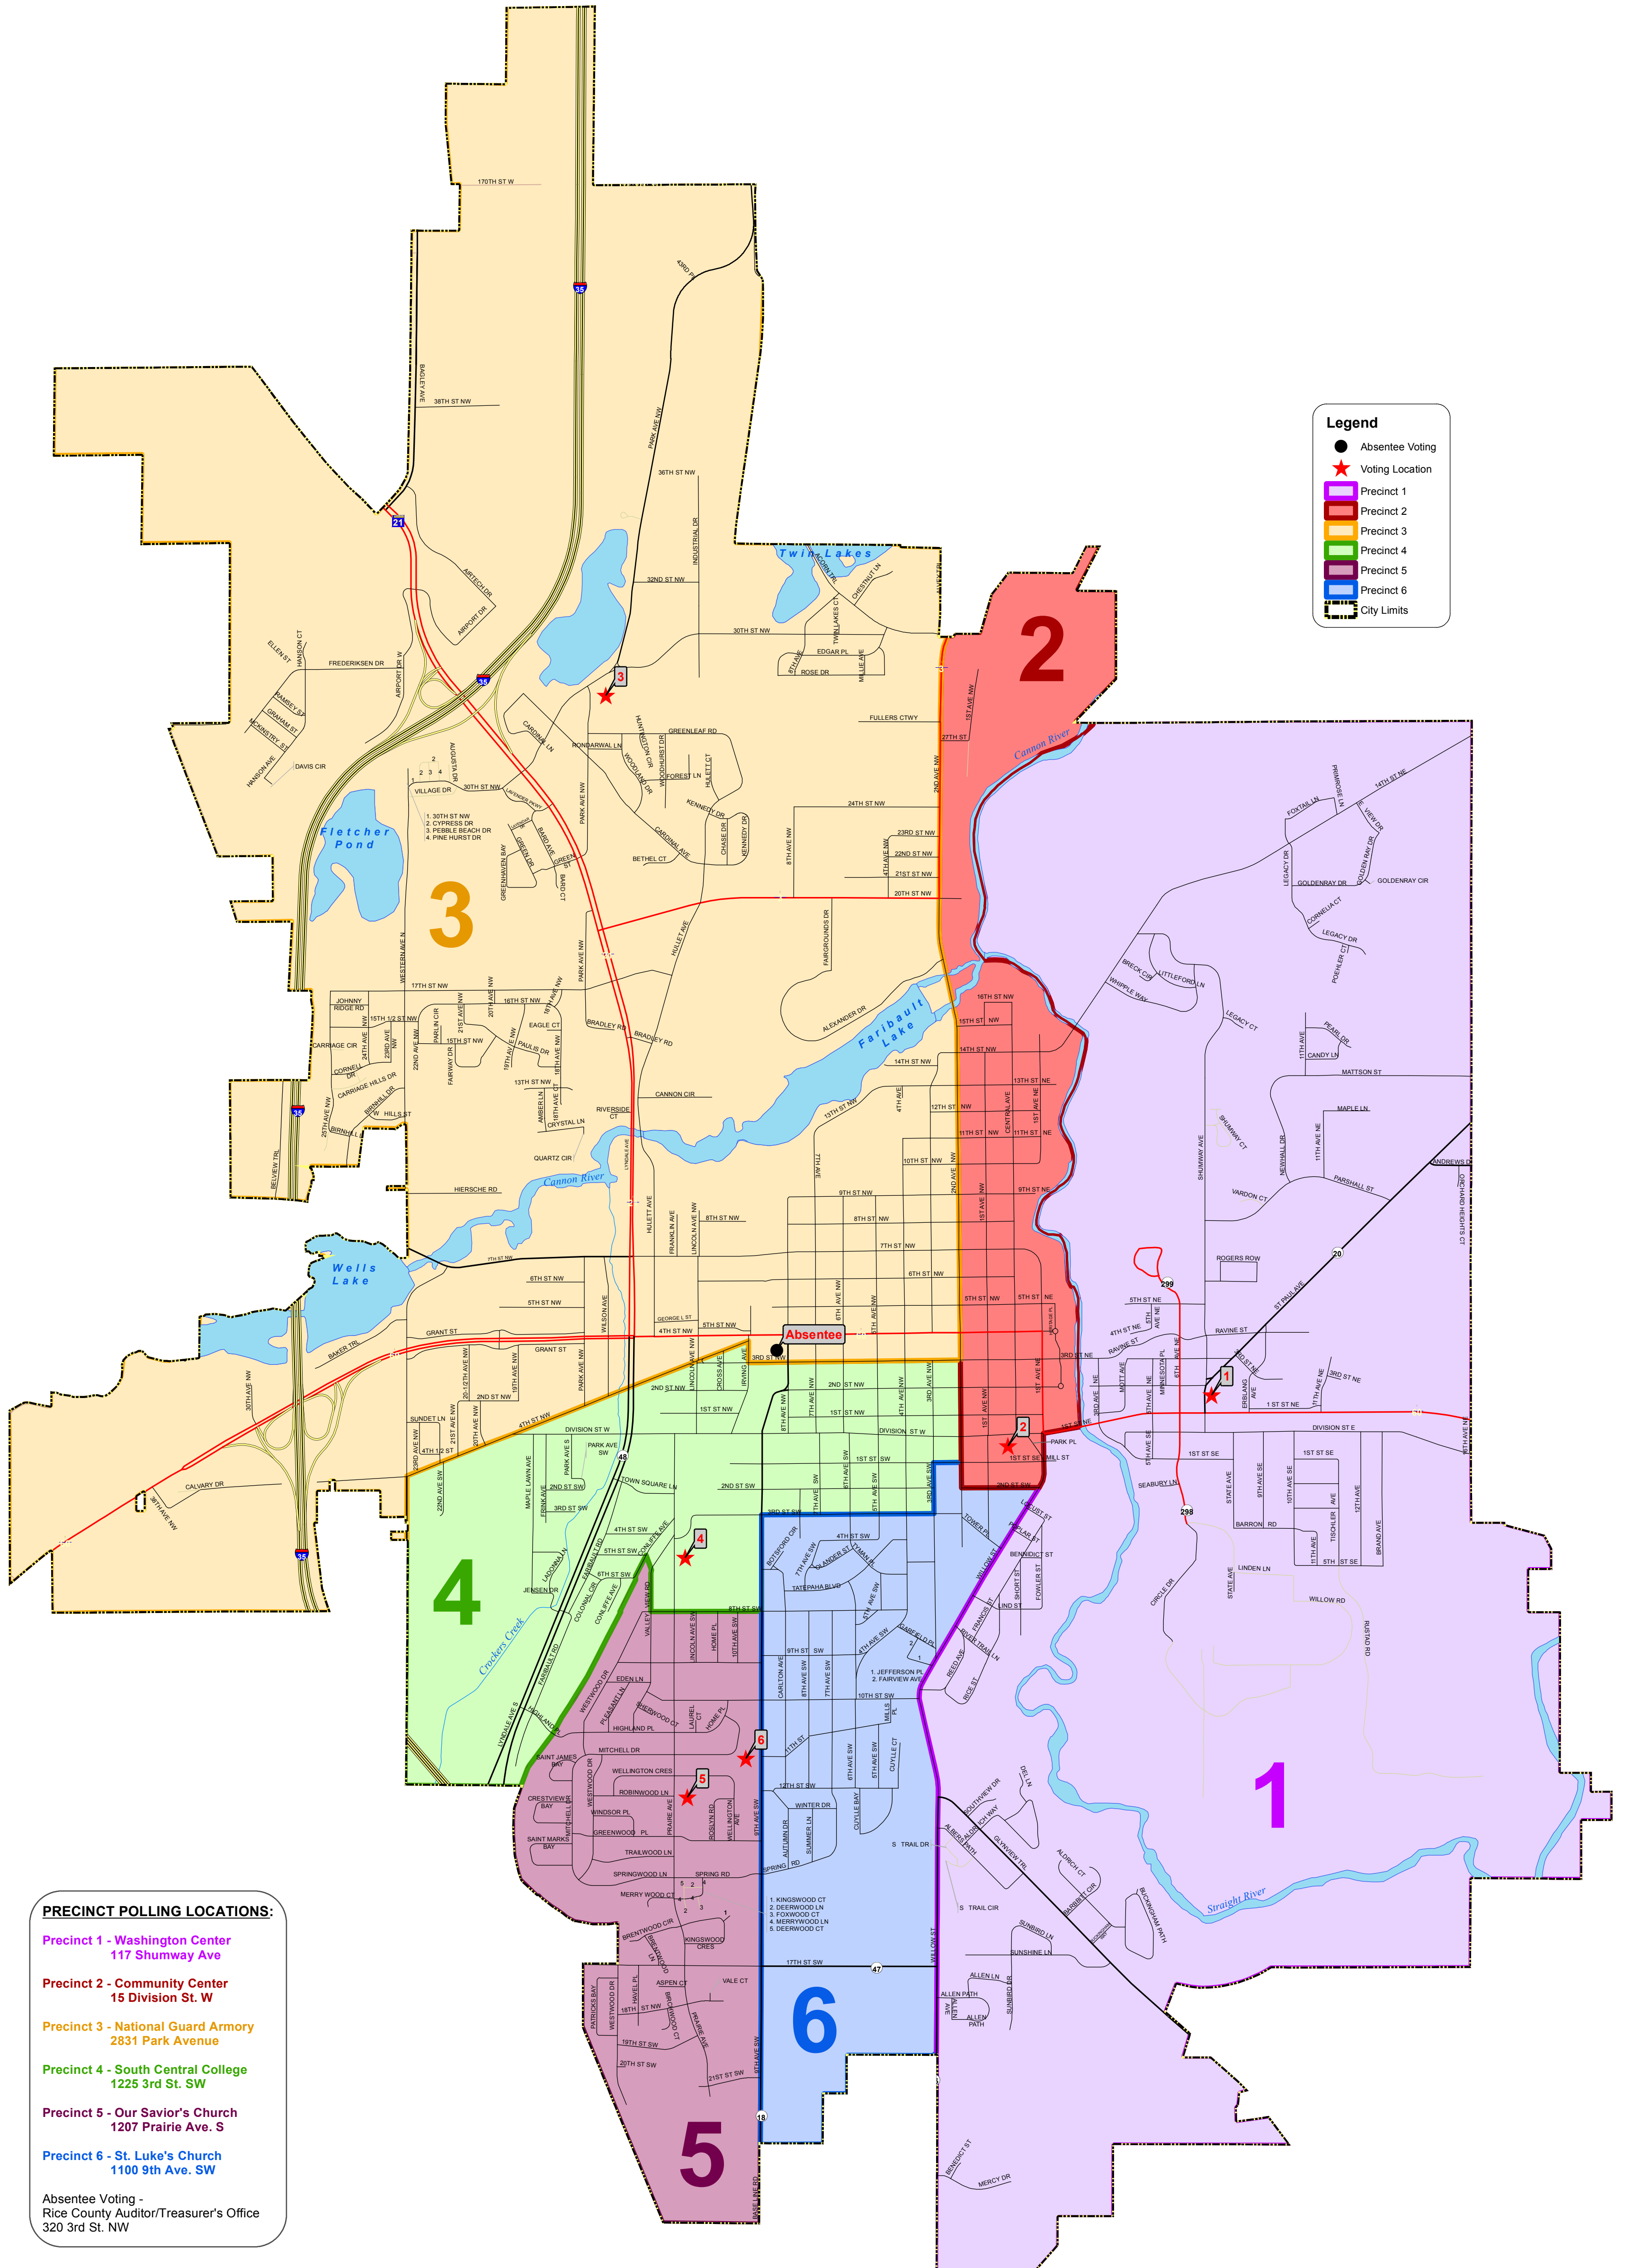

# City of Faribault: Polling Precincts

**Legend**

- Absentee Voting
- ★ Voting Location
- Precinct 1
- Precinct 2
- Precinct 3
- Precinct 4
- Precinct 5
- Precinct 6
- City Limits

- PRECINCT POLLING LOCATIONS:**
- Precinct 1 - Washington Center**  
117 Shumway Ave
  - Precinct 2 - Community Center**  
15 Division St. W
  - Precinct 3 - National Guard Armory**  
2831 Park Avenue
  - Precinct 4 - South Central College**  
1225 3rd St. SW
  - Precinct 5 - Our Savior's Church**  
1207 Prairie Ave. S
  - Precinct 6 - St. Luke's Church**  
1100 9th Ave. SW
- Absentee Voting -  
Rice County Auditor/Treasurer's Office  
320 3rd St. NW