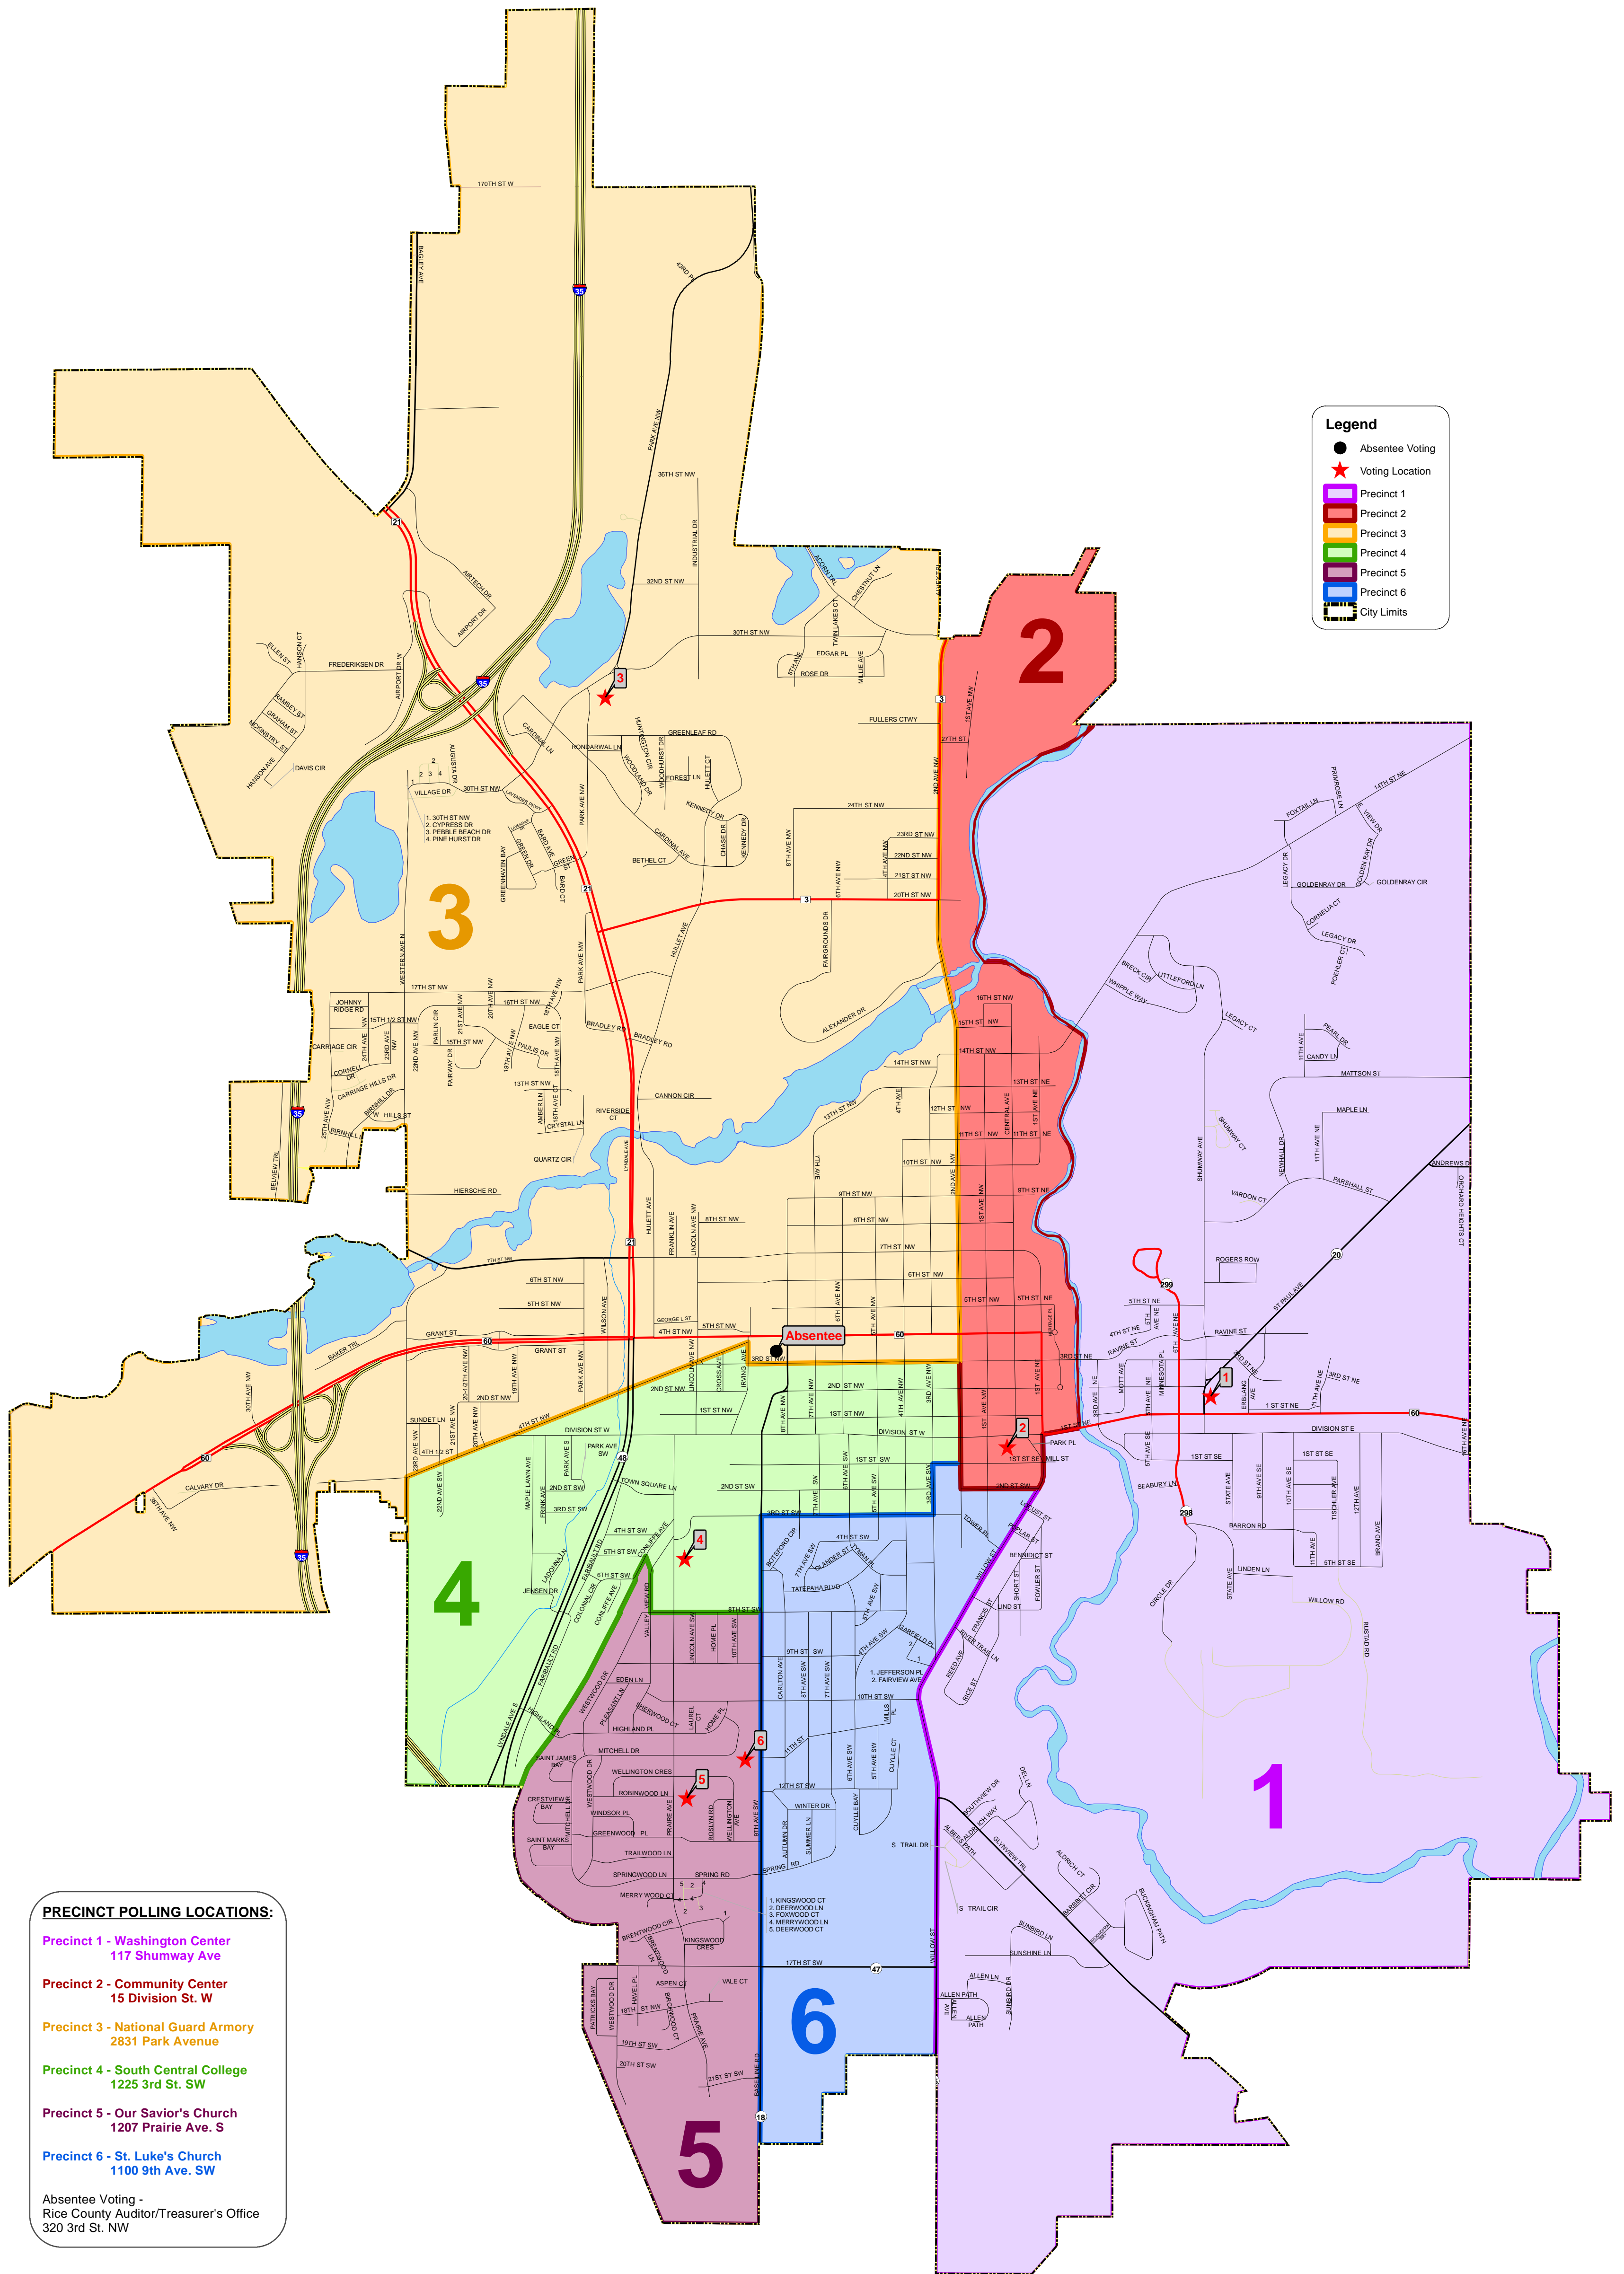

City of Faribault: Polling Precincts

Legend

- Absentee Voting
- ★ Voting Location
- ▭ Precinct 1
- ▭ Precinct 2
- ▭ Precinct 3
- ▭ Precinct 4
- ▭ Precinct 5
- ▭ Precinct 6
- ▭ City Limits

PRECINCT POLLING LOCATIONS:

- Precinct 1 - Washington Center**
117 Shumway Ave
- Precinct 2 - Community Center**
15 Division St. W
- Precinct 3 - National Guard Armory**
2831 Park Avenue
- Precinct 4 - South Central College**
1225 3rd St. SW
- Precinct 5 - Our Savior's Church**
1207 Prairie Ave. S
- Precinct 6 - St. Luke's Church**
1100 9th Ave. SW

Absentee Voting -
Rice County Auditor/Treasurer's Office
320 3rd St. NW